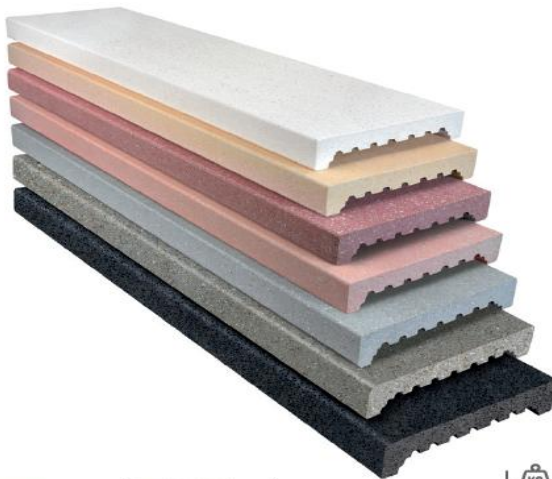

SISTEMA LED INTEGRATO
su richiesta
INTEGRATED LED SYSTEM
on request

INNOVATIVO
INNOVATIVE

UNICO
UNIQUE

RESISTENTE
DURABLE

VELOCE
FAST

SISTEMA ROMPIGOCCIA
evita il gocciolamento sui muri
ANTI-DRIP EDGE SYSTEM
to prevent water dripping
on the walls

	CMU-EV/01
	CMU-EV/08
	CMU-EV/02
	CMU-EV/09
	CMU-EV/03
	CMU-EV/06
	CMU-EV/04
	CMU-EV/05
	CMU-EV/07
	CMU-EV/10

NEW

KG
SUPER PRESSATO
SUPER PRESSED

IMBALLAGGIO SPECIALE ED ACCURATO

Il confezionamento in speciali blister reggiati a 3-4 elementi oltre a stabilizzare il pacco intero, garantiscono che non avvenga la caduta delle singole copertine evitando l'effetto domino, molto importante quando si toglie l'imballo.

SPECIAL AND SAFE PACKAGING

The packaging using secured 3-4 items special blisters, besides stabilizing them, ensure the single covers not to fall, avoiding a domino effect.